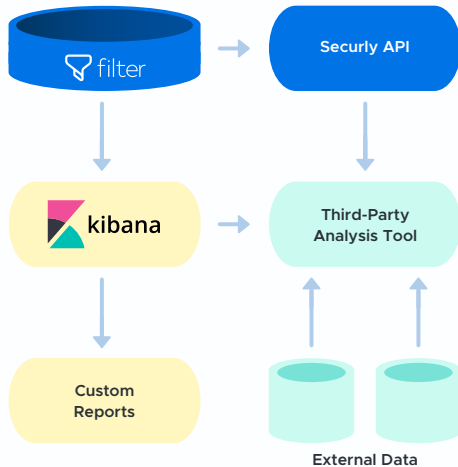

Data Space for Filter gives you the data access, analysis, and visualization capabilities you need to realize the value of your Securly Filter data.* By providing a full-featured and intuitive user interface, Data Space makes deep data analysis and visualization a reality.

How Data Space works

Data Space combines two powerful tools for data analysts, Kibana and API access, to unleash the value of your Filter data.

Kibana

Kibana is a powerful data visualization tool. Its simple, drag-and-drop interface makes it easy to jump right in and conduct ad hoc analysis, build reports and dashboards, and investigate any trend.

API Access

Direct API access gives you a true software-to-software interface. You can extract your Filter data to Kibana, or integrate it with external data tools and your own scripts.

1. Navigate and visualize your data with Kibana – a powerful user interface that lets you build reports with intuitive drag and drop functionality.

2. Optionally, extract your Filter data* with software-to-software API access to another analysis tool. Or write your own scripts to pull data however you need with API access.

3. Bring your dashboards to life in Kibana